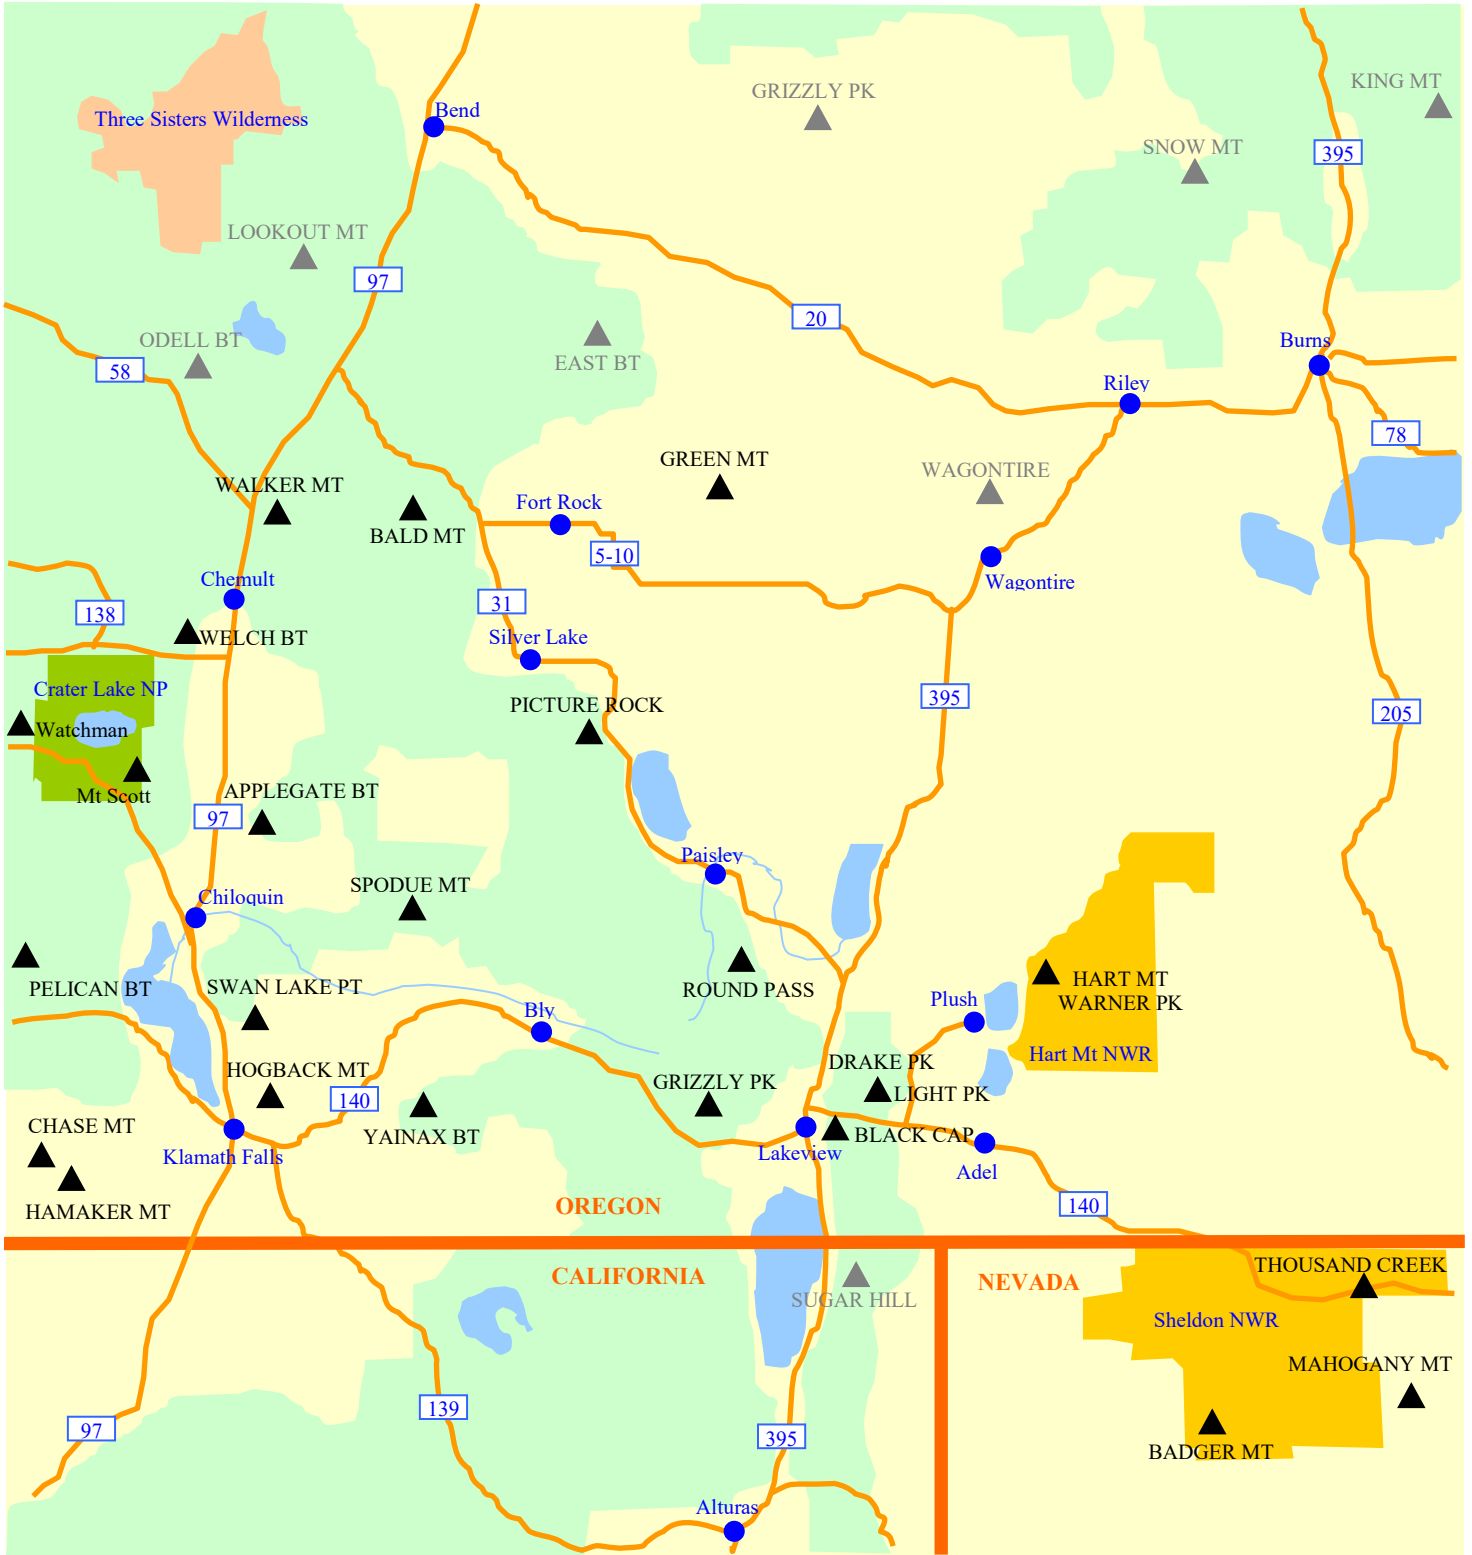

# South-Central Oregon Fire Management Partnership Repeater Sites

▲ **LIFC Dispatch Radio Control:**

<p>Winema: Walker Mt Applegate Butte Pelican Butte Swan Lake Point Hogback Mt Chase Mt</p>	<p>ODF: Welch Butte Hamaker Mt Yainax Butte Direct(Hogback Mt) Crater Lk Watchman Crater Lk Mt Scott</p>	<p>Fremont: Bald Mt Picture Rock Spodue Mt Grizzly Peak Round Pass Drake Peak</p>	<p>BLM: Direct Hart Mt Yainax Butte Green Mt Hamaker Mt</p>	<p>FWS: Light Peak Warner Peak Thousand Creek Badger Mt Mahogany Mt</p>	<p>ODF: Direct Black Cap Round Pass Yainax Bt</p>
--	--	---	---	---	---